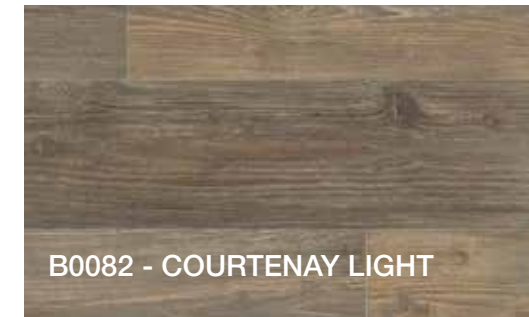

floor score
NSC Certified

TEX ULTRA

B0081 - KINGSTON GREY

B0080 - KINGSTON BEIGE

B0081 - KINGSTON GREY

B0082 - COURTENAY LIGHT

B0083 - COURTENAY DARK

B0084 - LONDON LIGHT

B0085 - ORILLIA DARK

B0086 - ORILLIA LIGHT

B0087 - ORILLIA TAN

B0088 - VERNON COPPER

B0089 - VERNON CHARCOAL

FEATURES

- Light commercial grade flooring
- Provides comfort and durability
- Hides subfloor imperfections
- Easy to install