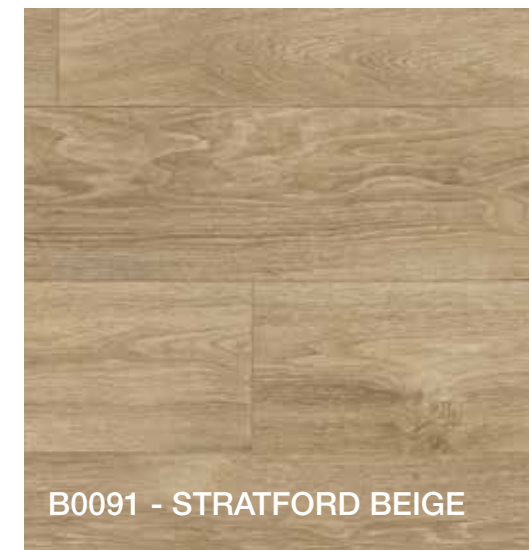

100% Waterproof

Resistant to pet stains

Economic

Easy to install

Prevents slips and cushions falls

TEX
B0090 - MISSION GOLD

B0094 - MONTREAL LIGHT

B0092 - MISSION GREY