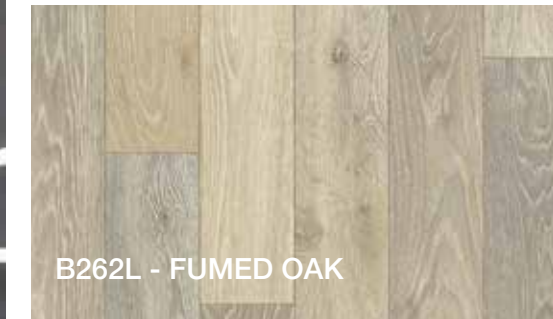

B096M - CHALET OAK